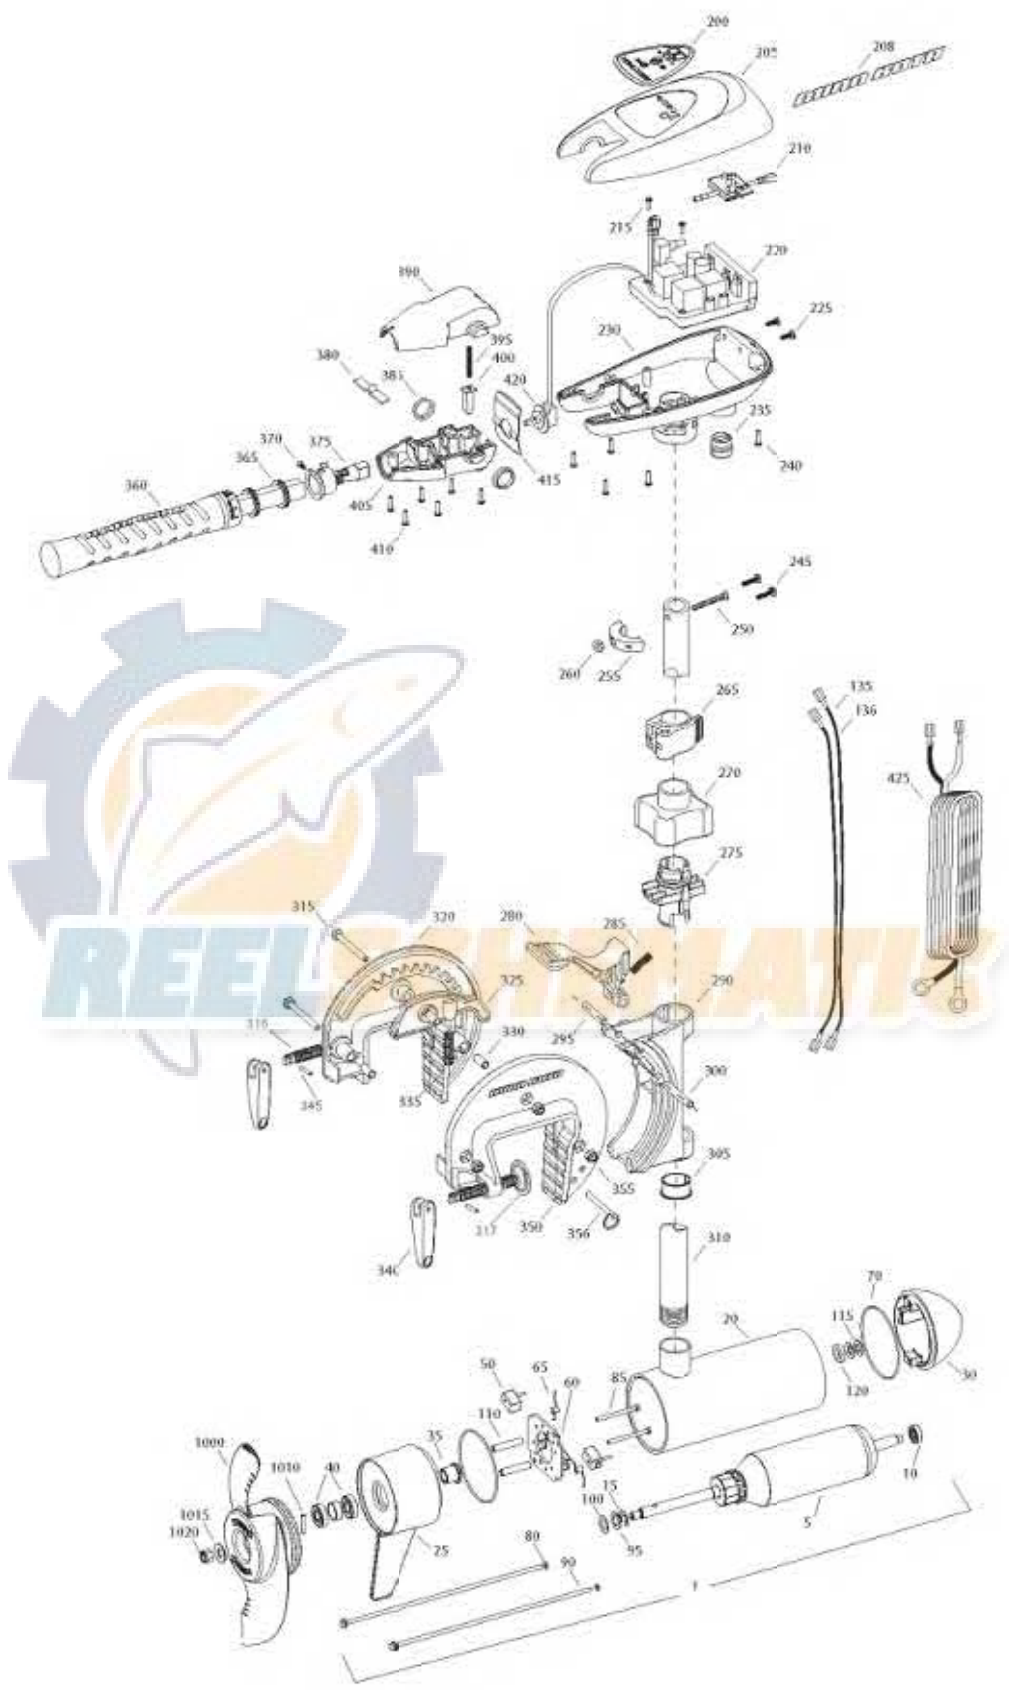

RT80/T
80 LBS THRUST
24 VOLT 55 AMPS
42" SHAFT

for use with "N" serial numbers
2-year warranty

Item	P/N	Description	Qty	Item	P/N	Description	Qty	Item	P/N	Description	Qty
1	2316228	24V Motor 42" SW	1	■	2991798	Bracket assy, Aluminum [270-356]	1				
5	2-100-214	Armature assembly	1	270	2060100	Knob, steering tension, soft	1	■	1378132	Propeller kit WW2	
10	140-010	Bearing	1	275	2068400	Collet	1	■	2994876	Propeller bag assy	
15	788-040	Retaining ring	1	280	2064200	Lock arm	1	1000	2331160	Propeller WW2	1
20	2-200-397	Center housing assembly	1	285	2062701	Spring, lock arm	1	1010	2262658	Drive pin, large	1
25	2-300-340	Brush end housing assembly	1	290	2061821	Hinge	1	1015	2091701	Washer, prop, large	1
30	421-376	Plain end housing assembly STD	1	295	2062603	Pin, lock, ss	1	1020	2198401	Nut, nylock, prop, Anode	1
35	144-017	Flange bearing	1	300	2062603	Pin, lock, ss	1				
40	880-025	Seal	2	305	2037301	Bushing, hinge	1				
50	188-094	Brush	2	310	2002012	Tube 42"	1				
60	9-738-004	Brush plate assembly	1	315	2063501	Bolt 1/4-20 x 2 3/8", ss	3				
65	975-041	Brush spring	2	316	2061301	Screw-clamp	2				
70	701-043	O-ring, motor	2	317	2331700	Washer-clamp screw	2				
80	701-009	O-ring, thru-bolt	2	320	2771949	Bracket, right, SW	1				
85	830-027	Screw, 10-32 x 2	2	325	2067905	Cam deactivator	1				
90	830-094	Thru-bolt	2	330	2067306	Bushing, dowel 1/4 x 1/2	3				
95	990-051	Washer, steel	2	335	2062702	Spring, cam deactivator	1				
100	990-052	Washer, nylatron	2	■	2771303	Clamp screw kit	2 per kit				
110	973-025	Spacer, brush plate	2	340	2050925	Handle, clamp	2				
115	992-010	Washer, Belleville	2	345	2052625	Roll pin	2				
120	992-045	Spacer, thrust	1	350	2771948	Bracket, left, SW	1				
135	640-018	Leadwire, black	1	355	2263103	Nut, 1/4-20, nylock, ss	3				
136	640-123	Leadwire, red	1	356	2062604	Pin, stop	1				
■	2889460	Seal and O-ring Kit		■	2990957	Handle assy, VARS [360-410]	1				
200	2195659	Decal, c-box cover	1	360	2990456	Grip/handle assy, VARS [360-375]	1				
205	2060296	C-box cover	1	365	2060015	Bearing, handle	2				
208	2325666	Decal - MinnKota	2	370	2063405	Screw, #6 PFH SS	1				
210	2074081	Battery meter, 24v SW	1	375	2884092	Yoke / spider assy, VARS	1				
215	2043427	Screw, #8 x 7/8 SS	2	380	2302742	Spring, detent, off	1				
220	2184017	Control board, 24/36V	1	385	2060005	Bearing, handle pivot	2				
■	2888411	Potentiometer Replacement Kit		390	2060900	Handle pivot, top	1				
225	2303434	Screw, #8-30 x 5/8 SS	2	395	2302745	Spring, release button	1				
230	2062503	Control box, VARS, SW	1	400	2063700	Button, release	1				
235	2062905	Strain relief	1	405	2060905	Handle pivot, bottom	1				
240	2303412	Screw, #6 x 5/8 SS	6	410	2303412	Screw, #6 x 5/8 SS	6				
245	2263434	Screw, #8 x 1 SS	2								
250	2263406	Screw, #10-24 x 2 SS	1	415	2062715	Spring, handle pivot	1				
255	2061517	Collar, c-box	1	420	2061700	Washer, pot holder	1				
260	2333101	Nut, 10-24, nylock, SS	1	425	2992523	Leadwire assy, includes [235]	1				
265	2991521	Cam lock/depth collar assy	1								